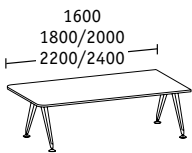

**End elements**

Double bench, depths 1922/1690/1290

Single bench, depth 900

**Extension / Return tables**

Width 1200  
Depth 600

Width 1200 including  
side container, depth 600

**Individual / Conference tables**

Depth 900

Depth 1200

Dia. 1600

Convex Depth 900

Ellipse

**Conference suites**

Basic tables depth 900/1200

Linear elements depth 900/1200

End elements depth 900/1200

**Conference suites, convex**

Basic tables depth 900/1200

Linear elements depth 900/1200

End elements depth 900/1200

**Adjustable tables**

Height 715-1070  
Width/Depth 800

Height 715-1070  
Dia. 800/900

All tables are height adjustable, either 680-720 or 720-760; Dimensions in mm, H = Height, W = Width, D =Depth

**Screens and sound-absorbing elements**

Plexiglass screen elements

Screen with fabric cover (optionally also with acoustic filling)