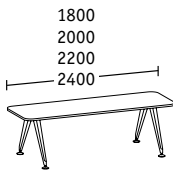

Basic tables

**Head workstation**

Linear elements

**Double bench, depth 1690**

Basic tables

Linear elements

**Head workstation**

Basic tables

**Head workstation**

Linear elements

**Double bench, depth 1290**

Basic tables

Linear elements

**Single bench, depth 900**

Basic tables

Linear elements

**End elements**

Double bench, depths 1922/1690/1290

Single bench, depth 900

**Extension / Return tables**

Width 1200  
Depth 600

Width 1200 including  
side container, depth 600

**Individual / Conference tables**

Depth 900

Depth 1200

Dia. 1600

Convex Depth 900

Ellipse

**Conference suites**

Basic tables depth 900/1200

Linear elements depth 900/1200