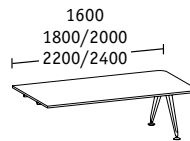

**End elements**

Double bench, depths 1922/1690/1290

Single bench, depth 900

**Extension / Return tables**

Width 1200  
Depth 600

Width 1200 including  
side container, depth 600

**Individual / Conference tables**

Depth 900

Depth 1200

Dia. 1600

Convex Depth 900

Ellipse

**Conference suites**

Basic tables depth 900/1200

Linear elements depth 900/1200

End elements depth 900/1200

**Conference suites, convex**

Basic tables depth 900/1200

Linear elements depth 900/1200

End elements depth 900/1200

**Adjustable tables**

Height 715-1070  
Width/Depth 800

Height 715-1070  
Dia. 800/900

All tables are height adjustable, either 680-720 or 720-760; Dimensions in mm, H = Height, W = Width, D =Depth

**Screens and sound-absorbing elements**

Plexiglass screen elements

Screen with fabric cover (optionally also with acoustic filling)