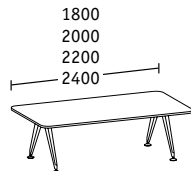

Basic tables

**Head workstation**

Linear elements

**Double bench, depth 1690**

Basic tables

Linear elements

**Head workstation**

Basic tables

**Head workstation**

Linear elements

**Double bench, depth 1290**

Basic tables

Linear elements

**Single bench, depth 900**

Basic tables

Linear elements

**End elements**

Double bench, depths 1922/1690/1290

Single bench, depth 900

**Extension / Return tables**

Width 1200  
Depth 600

Width 1200 including  
side container, depth 600

**Individual / Conference tables**

Depth 900

Depth 1200

Dia. 1600

Convex Depth 900

Ellipse

**Conference suites**

Basic tables depth 900/1200

Linear elements depth 900/1200