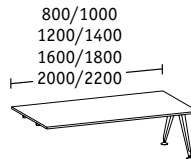

**End elements**

Double bench, depths 1922/1690/1290

Single bench, depth 900

**Extension / Return tables**

Width 1200  
Depth 600

Width 1200 including  
side container, depth 600

**Individual / Conference tables**

Depth 900

Depth 1200

Dia. 1600

Convex Depth 900

Ellipse

**Conference suites**

Basic tables depth 900/1200

Linear elements depth 900/1200

End elements depth 900/1200

**Conference suites, convex**

Basic tables depth 900/1200

Linear elements depth 900/1200

End elements depth 900/1200

**Adjustable tables**

Height 715-1070  
Width/Depth 800

Height 715-1070  
Dia. 800/900

All tables are height adjustable, either 680-720 or 720-760; Dimensions in mm, H = Height, W = Width, D =Depth

**Screens and sound-absorbing elements**

Plexiglass screen elements

Screen with fabric cover (optionally also with acoustic filling)