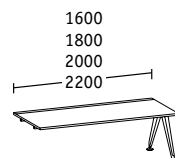

Basic tables

**Head workstation**

Linear elements

**Double bench, depth 1690**

Basic tables

Linear elements

**Head workstation**

Basic tables

**Head workstation**

Linear elements

**Double bench, depth 1290**

Basic tables

Linear elements

**Single bench, depth 900**

Basic tables

Linear elements

**End elements**

Double bench, depths 1922/1690/1290

Single bench, depth 900

**Extension / Return tables**

Width 1200  
Depth 600

Width 1200 including  
side container, depth 600

**Individual / Conference tables**

Depth 900

Depth 1200

Dia. 1600

Convex Depth 900

Ellipse

**Conference suites**

Basic tables depth 900/1200

Linear elements depth 900/1200