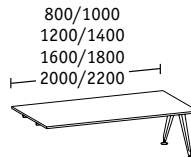

**End elements**

Double bench, depths 1922/1690/1290

Single bench, depth 900

**Extension / Return tables**

Width 1200  
Depth 600

Width 1200 including  
side container, depth 600

**Individual / Conference tables**

Depth 900

Depth 1200

Dia. 1600

Convex Depth 900

Ellipse

**Conference suites**

Basic tables depth 900/1200

Linear elements depth 900/1200

End elements depth 900/1200

**Conference suites, convex**

Basic tables depth 900/1200

Linear elements depth 900/1200

End elements depth 900/1200

**Adjustable tables**

Height 715-1070  
Width/Depth 800

Height 715-1070  
Dia. 800/900

All tables are height adjustable, either 680-720 or 720-760; Dimensions in mm, H = Height, W = Width, D =Depth

**Screens and sound-absorbing elements**

Plexiglass screen elements

Screen with fabric cover (optionally also with acoustic filling)