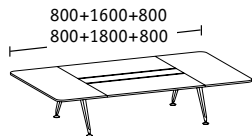

**Integrated power point.** Optimises the conference table – success can be planned, but nothing works without the network and electricity.

**Meeting square.** Rooms, features and media technology need to be economically planned and efficiently organised so people in meetings can perform their best and achieve optimum results together. Boat shaped single tables from the Sedus invitation product family are recommended for this.

**Meeting point.** When invitation is at the centre of a discussion, the top requirement for successful communication has already been met.

**Double bench, depth 1922**

Basic tables

Linear elements

**Head workstation**

Basic tables

**Head workstation**

Linear elements

**Double bench, depth 1690**

Basic tables

Linear elements

**Head workstation**

Basic tables

**Head workstation**

Linear elements

**Double bench, depth 1290**

Basic tables

Linear elements

**Single bench, depth 900**

Basic tables

Linear elements