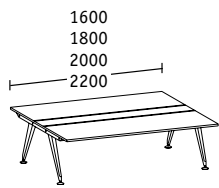

**Storage boxes.** Glide over the cable ducting and socket with ease on a 1922 mm deep double bench.

**Cable dump.** Even large quantities of cables can be discreetly concealed beneath the worktop. In a fold-down cable dump at table-depths of 1290 and 1690 mm, in up to three cable dumps at table-depths of 1922 mm.

**Integrated power point.** Optimises the conference table – success can be planned, but nothing works without the network and electricity.

**Meeting square.** Rooms, features and media technology need to be economically planned and efficiently organised so people in meetings can perform their best and achieve optimum results together. Boat shaped single tables from the Sedus invitation product family are recommended for this.

**Meeting point.** When invitation is at the centre of a discussion, the top requirement for successful communication has already been met.

**Double bench, depth 1922**

Basic tables

Linear elements

**Head workstation**

Basic tables

**Head workstation**

Linear elements

**Double bench, depth 1690**

Basic tables

Linear elements

**Head workstation**

Basic tables