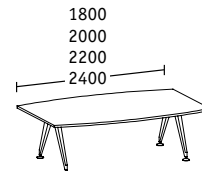

Basic tables

**Head workstation**

Linear elements

**Double bench, depth 1690**

Basic tables

Linear elements

**Head workstation**

Basic tables

**Head workstation**

Linear elements

**Double bench, depth 1290**

Basic tables

Linear elements

**Single bench, depth 900**

Basic tables

Linear elements

**End elements**

Double bench, depths 1922/1690/1290

Single bench, depth 900

**Extension / Return tables**

Width 1200  
Depth 600

Width 1200 including  
side container, depth 600

**Individual / Conference tables**

Depth 900

Depth 1200

Dia. 1600

Convex Depth 900

Ellipse

**Conference suites**

Basic tables depth 900/1200

Linear elements depth 900/1200