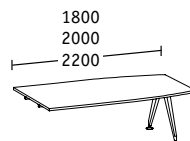

**End elements**

Double bench, depths 1922/1690/1290

Single bench, depth 900

**Extension / Return tables**

Width 1200  
Depth 600

Width 1200 including  
side container, depth 600

**Individual / Conference tables**

Depth 900

Depth 1200

Dia. 1600

Convex Depth 900

Ellipse

**Conference suites**

Basic tables depth 900/1200

Linear elements depth 900/1200

End elements depth 900/1200

**Conference suites, convex**

Basic tables depth 900/1200

Linear elements depth 900/1200

End elements depth 900/1200

**Adjustable tables**

Height 715-1070  
Width/Depth 800

Height 715-1070  
Dia. 800/900

All tables are height adjustable, either 680-720 or 720-760; Dimensions in mm, H = Height, W = Width, D =Depth

**Screens and sound-absorbing elements**

Plexiglass screen elements

Screen with fabric cover (optionally also with acoustic filling)