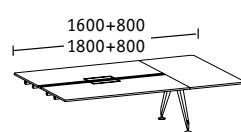

Basic tables

**Head workstation**

Linear elements

**Double bench, depth 1690**

Basic tables

Linear elements

**Head workstation**

Basic tables

**Head workstation**

Linear elements

**Double bench, depth 1290**

Basic tables

Linear elements

**Single bench, depth 900**

Basic tables

Linear elements

**End elements**

Double bench, depths 1922/1690/1290

Single bench, depth 900

**Extension / Return tables**

Width 1200  
Depth 600

Width 1200 including  
side container, depth 600

**Individual / Conference tables**