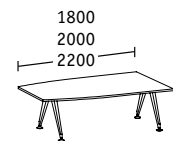

**End elements**

Double bench, depths 1922/1690/1290

Single bench, depth 900

**Extension / Return tables**

Width 1200  
Depth 600

Width 1200 including  
side container, depth 600

**Individual / Conference tables**

Depth 900

Depth 1200

Dia. 1600

Convex Depth 900

Ellipse

**Conference suites**

Basic tables depth 900/1200

Linear elements depth 900/1200

End elements depth 900/1200

**Conference suites, convex**

Basic tables depth 900/1200

Linear elements depth 900/1200

End elements depth 900/1200

**Adjustable tables**

Height 715-1070  
Width/Depth 800

Height 715-1070  
Dia. 800/900

All tables are height adjustable, either 680-720 or 720-760; Dimensions in mm, H = Height, W = Width, D =Depth

**Screens and sound-absorbing elements**

Plexiglass screen elements

Screen with fabric cover (optionally also with acoustic filling)