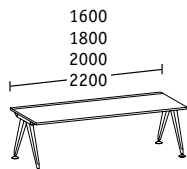

Basic tables

**Head workstation**

Linear elements

**Double bench, depth 1690**

Basic tables

Linear elements

**Head workstation**

Basic tables

**Head workstation**

Linear elements

**Double bench, depth 1290**

Basic tables

Linear elements

**Single bench, depth 900**

Basic tables

Linear elements

**End elements**

Double bench, depths 1922/1690/1290

Single bench, depth 900

**Extension / Return tables**

Width 1200  
Depth 600

Width 1200 including  
side container, depth 600

**Individual / Conference tables**

Depth 900

Depth 1200

Dia. 1600

Convex Depth 900

Ellipse

**Conference suites**

Basic tables depth 900/1200

Linear elements depth 900/1200