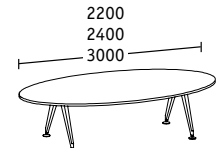

**Head workstation**

Linear elements

**Double bench, depth 1290**

Basic tables

Linear elements

**Single bench, depth 900**

Basic tables

Linear elements

**End elements**

Double bench, depths 1922/1690/1290

Single bench, depth 900

**Extension / Return tables**

Width 1200  
Depth 600

Width 1200 including  
side container, depth 600

**Individual / Conference tables**

Depth 900

Depth 1200

Dia. 1600

Convex Depth 900

Ellipse

**Conference suites**

Basic tables depth 900/1200

Linear elements depth 900/1200

End elements depth 900/1200

**Conference suites, convex**

Basic tables depth 900/1200

Linear elements depth 900/1200

End elements depth 900/1200

**Adjustable tables**

Height 715-1070  
Width/Depth 800

Height 715-1070  
Dia. 800/900