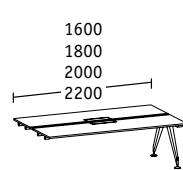

Basic tables

**Head workstation**

Linear elements

**Double bench, depth 1690**

Basic tables

Linear elements

**Head workstation**

Basic tables

**Head workstation**

Linear elements

**Double bench, depth 1290**

Basic tables

Linear elements

**Single bench, depth 900**

Basic tables

Linear elements

**End elements**

Double bench, depths 1922/1690/1290

Single bench, depth 900

**Extension / Return tables**

Width 1200  
Depth 600

Width 1200 including  
side container, depth 600

**Individual / Conference tables**

Depth 900

Depth 1200

Dia. 1600

Convex Depth 900

Ellipse

**Conference suites**

Basic tables depth 900/1200

Linear elements depth 900/1200